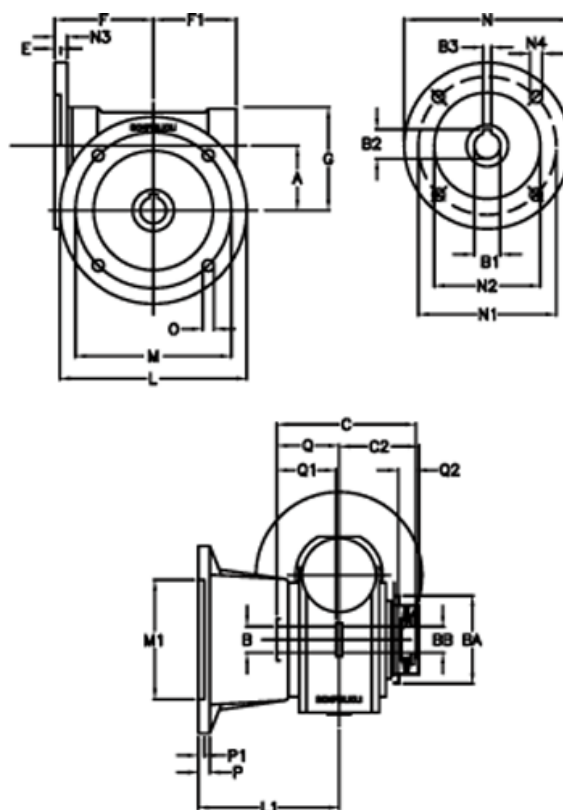

Article number: 390204902462316

Description: Worm Gear with Torque Limiter
VF 49-L1-FA-24 P63B14

Measures

a = 49.5	C2 = 64	m = 90	P = 12
B = 25	Description = VF 49FA-xx-63B14	M1 = 70	P1 = 10
B1 E7 = 11	E = 3	N = 90	Q = 51.0
B2 = 12.8	F = 70	N1 = 75	Q1 = 41
B3 H9 = 4	F1 = 63	N2 = 60	Q2 = 15
BA = 63	g = 80	N3 = 7.0	
BB H7 = 14	L = 125	N4 = 6.0	
C = 105	L1 = 115	O = 10.5	